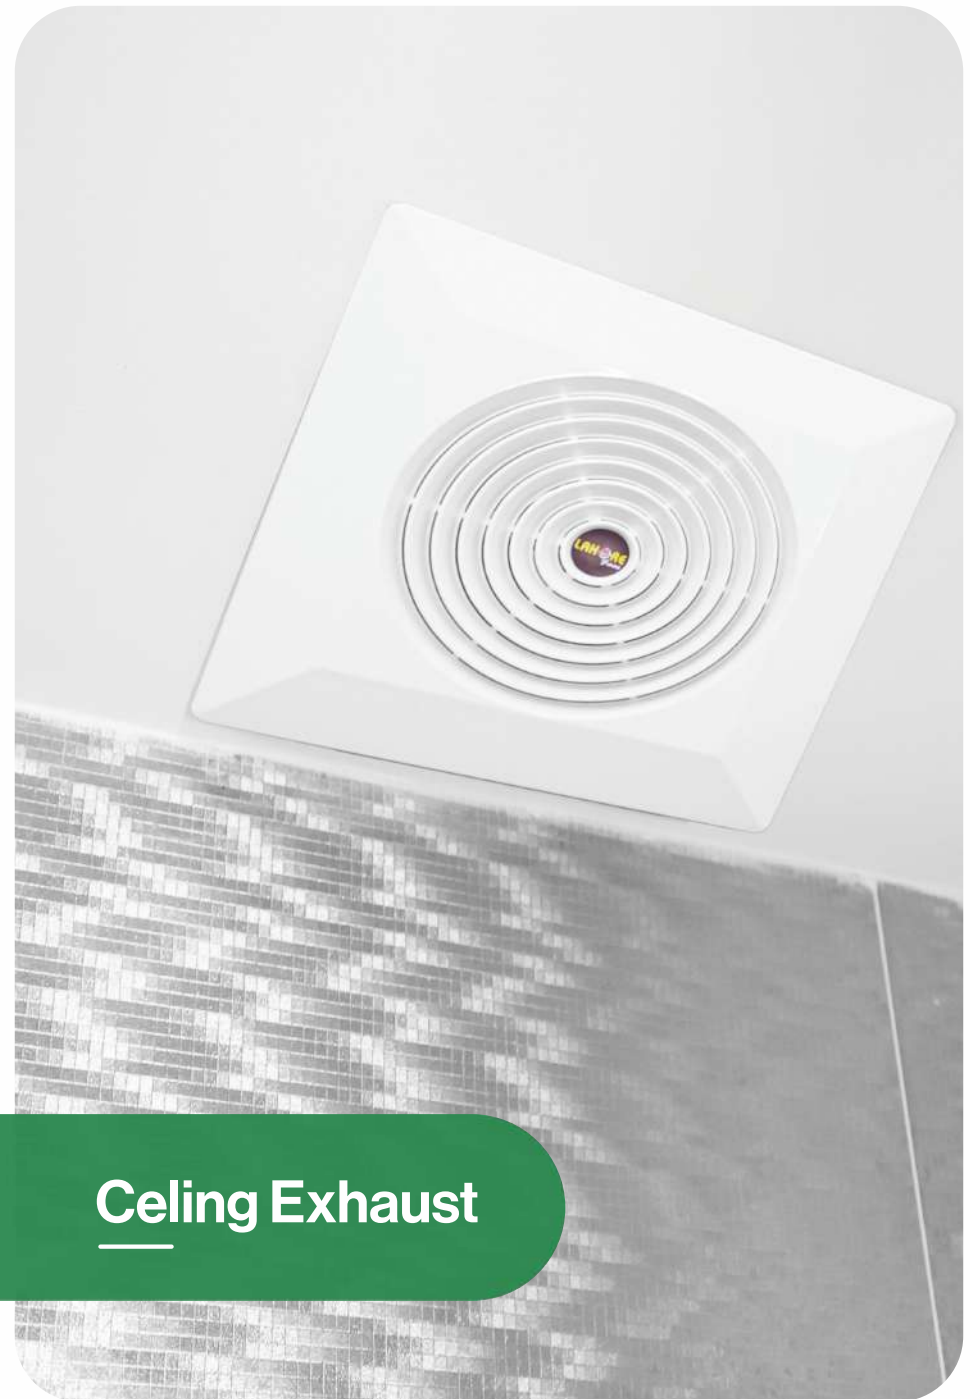

Electric Steel Sheet

Industrial Metal Exhaust - Golden

Available in
18" - 24"

Celing Exhaust

Ceiling Exhaust - White

Ceiling Exhaust

Lightweight and cost-effective ventilation solution made of plastic for improved air quality.