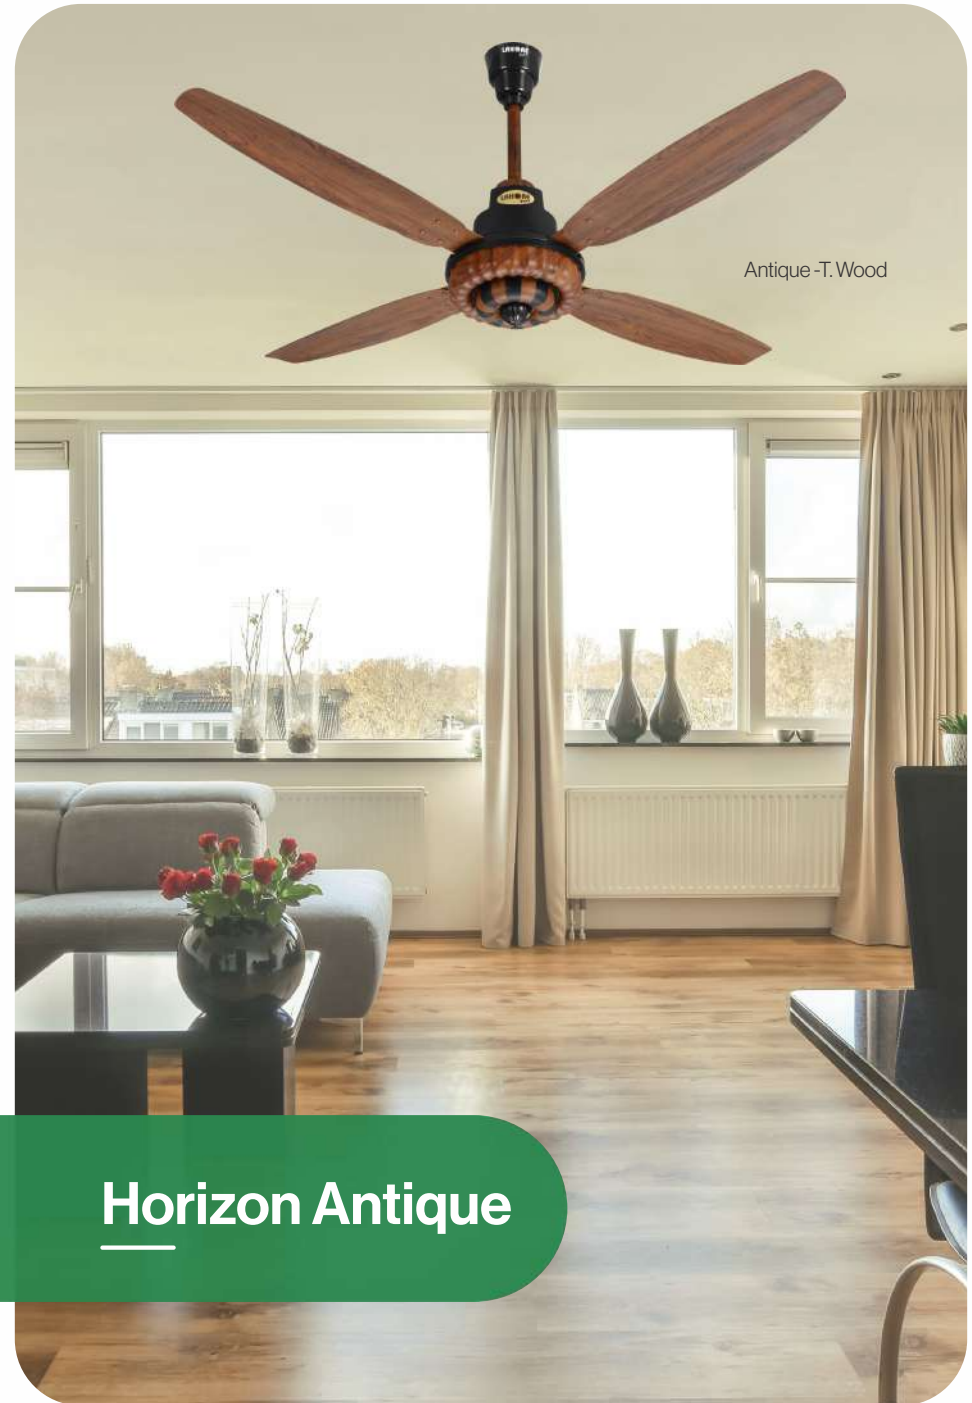

Antique - T. Wood

Horizon Antique