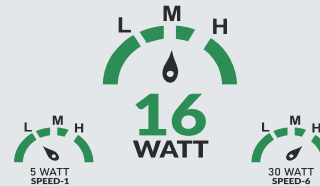

Wirelessly Controlled

Electricity Consumption