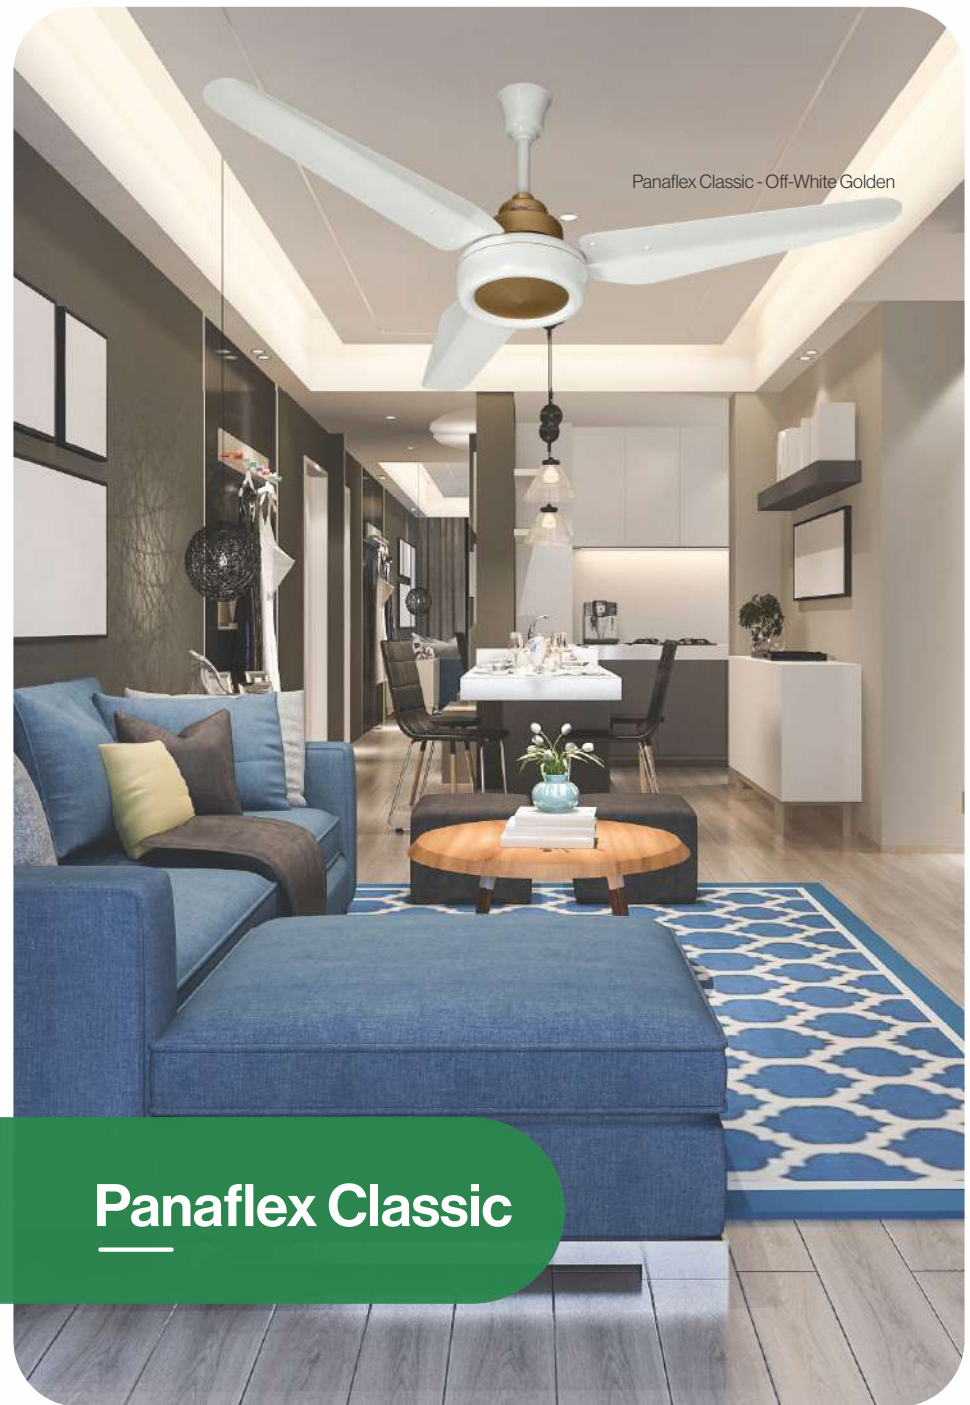

Panaflex Classic - Off-White Golden

Panaflex Classic