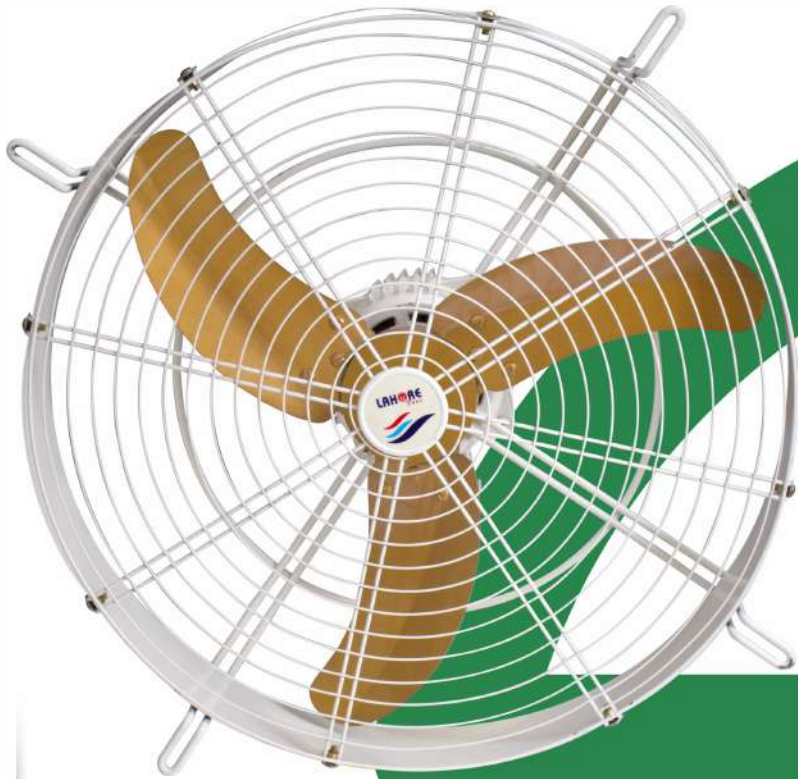

Available in

8" 12" 18" 24"

Metal Exhaust

99% Copper

Electric Steel Sheet

Metal Exhaust - Off White

Metal Exhaust - Off White

Industrial Metal Exhaust