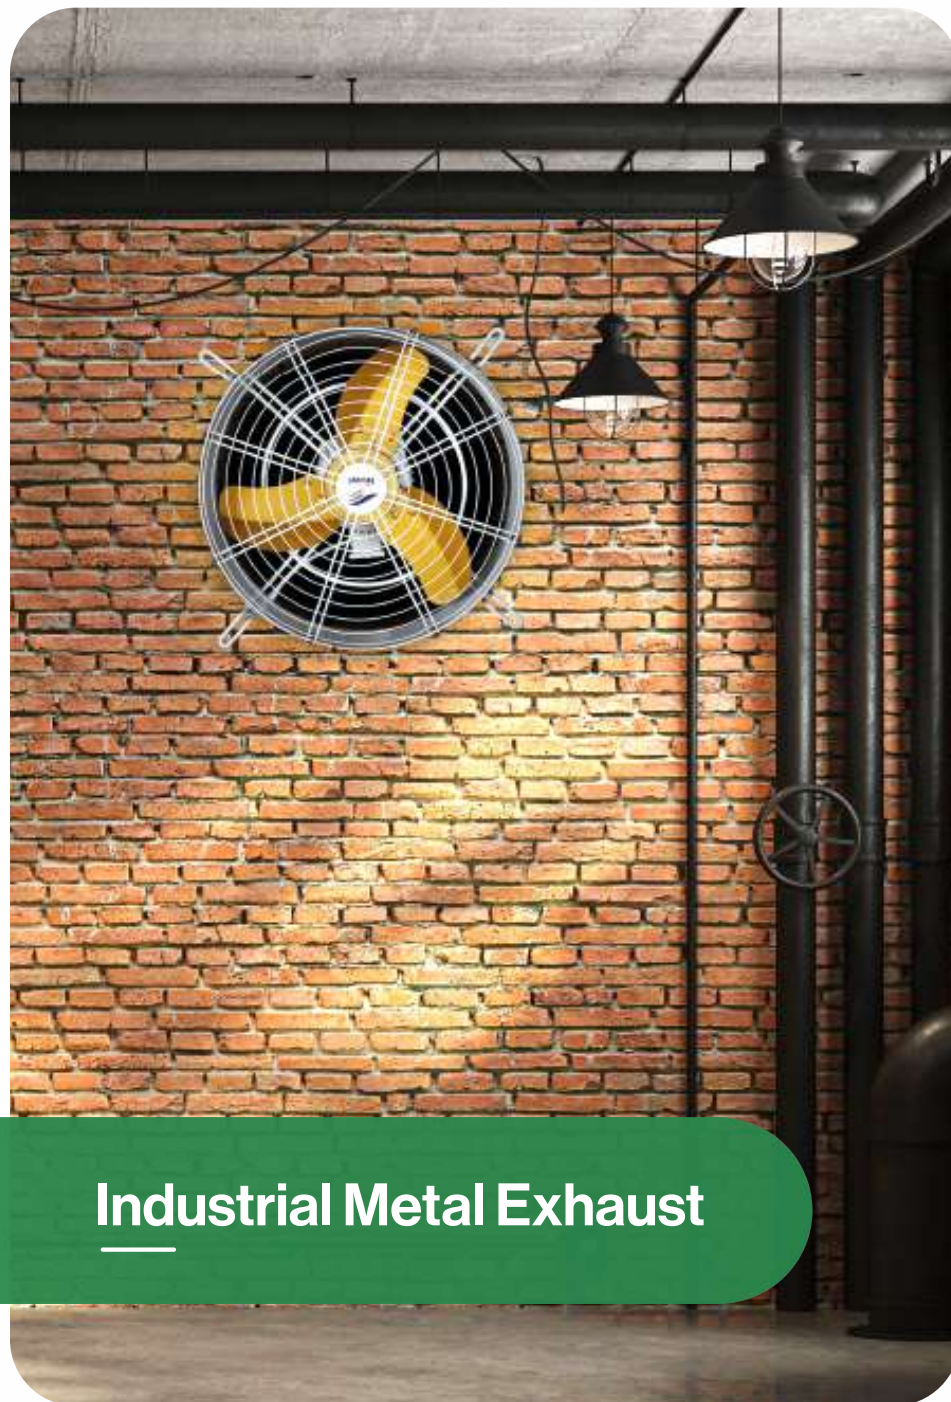

Available in

8" 12" 18" 24"

Metal Exhaust

99% Copper

Electric Steel Sheet

Metal Exhaust - Off White

Metal Exhaust - Off White

Industrial Metal Exhaust