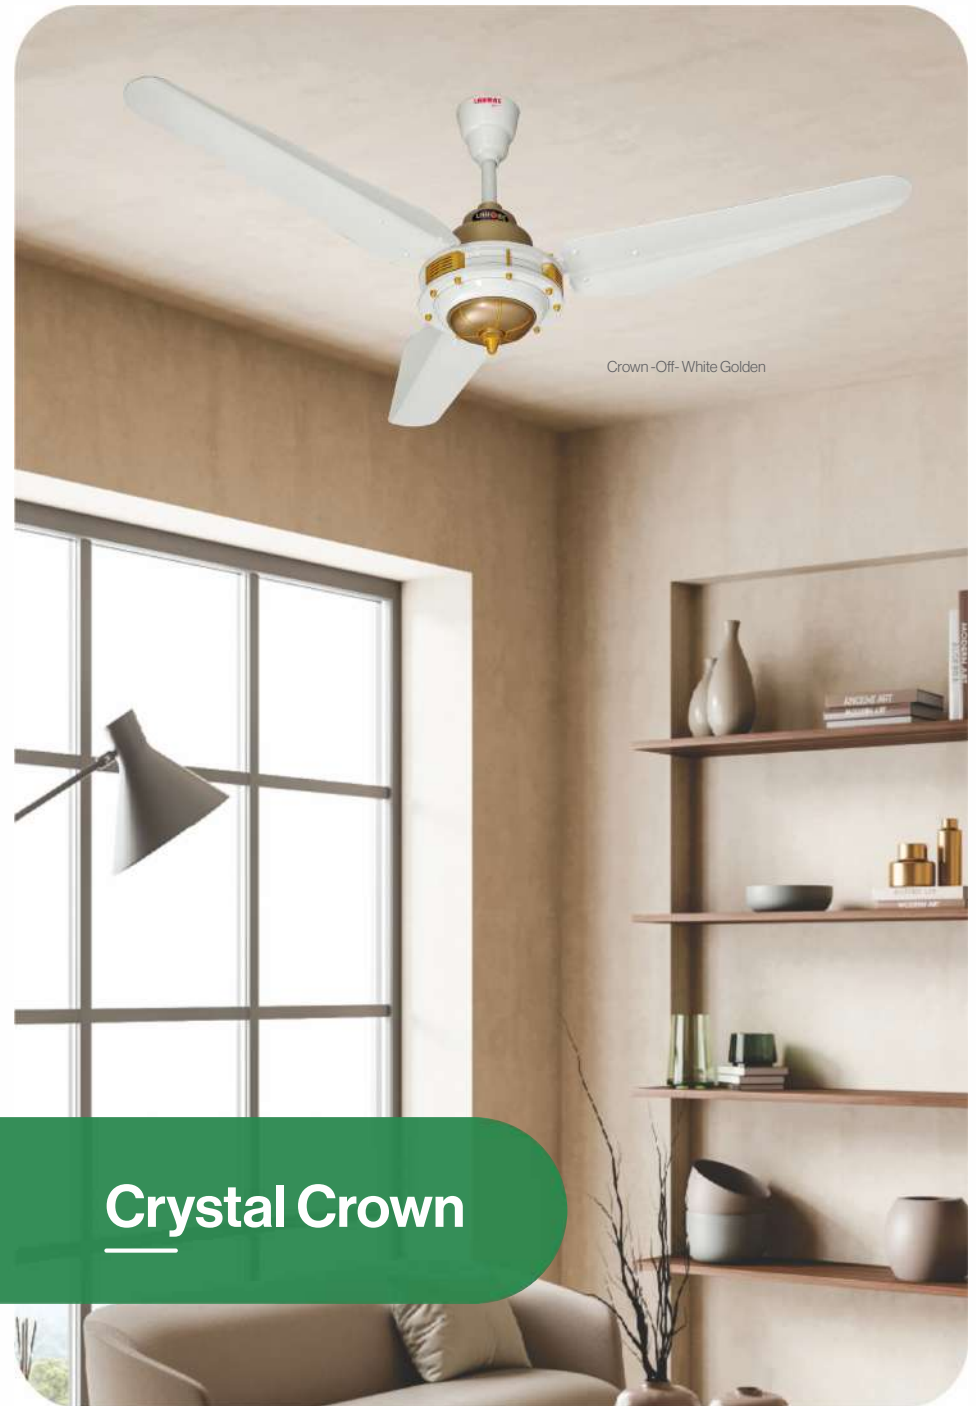

A range of high-quality, energy-efficient ceiling fans designed to provide optimal comfort and style for your home.

Available in

Conventional and **HYBRID** series
ECONOPOWER

White

Off White

Available in

40"