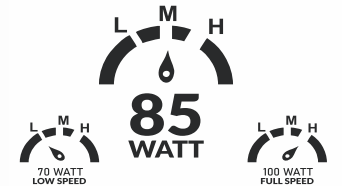

Wirelessly Controlled

Electricity Consumption